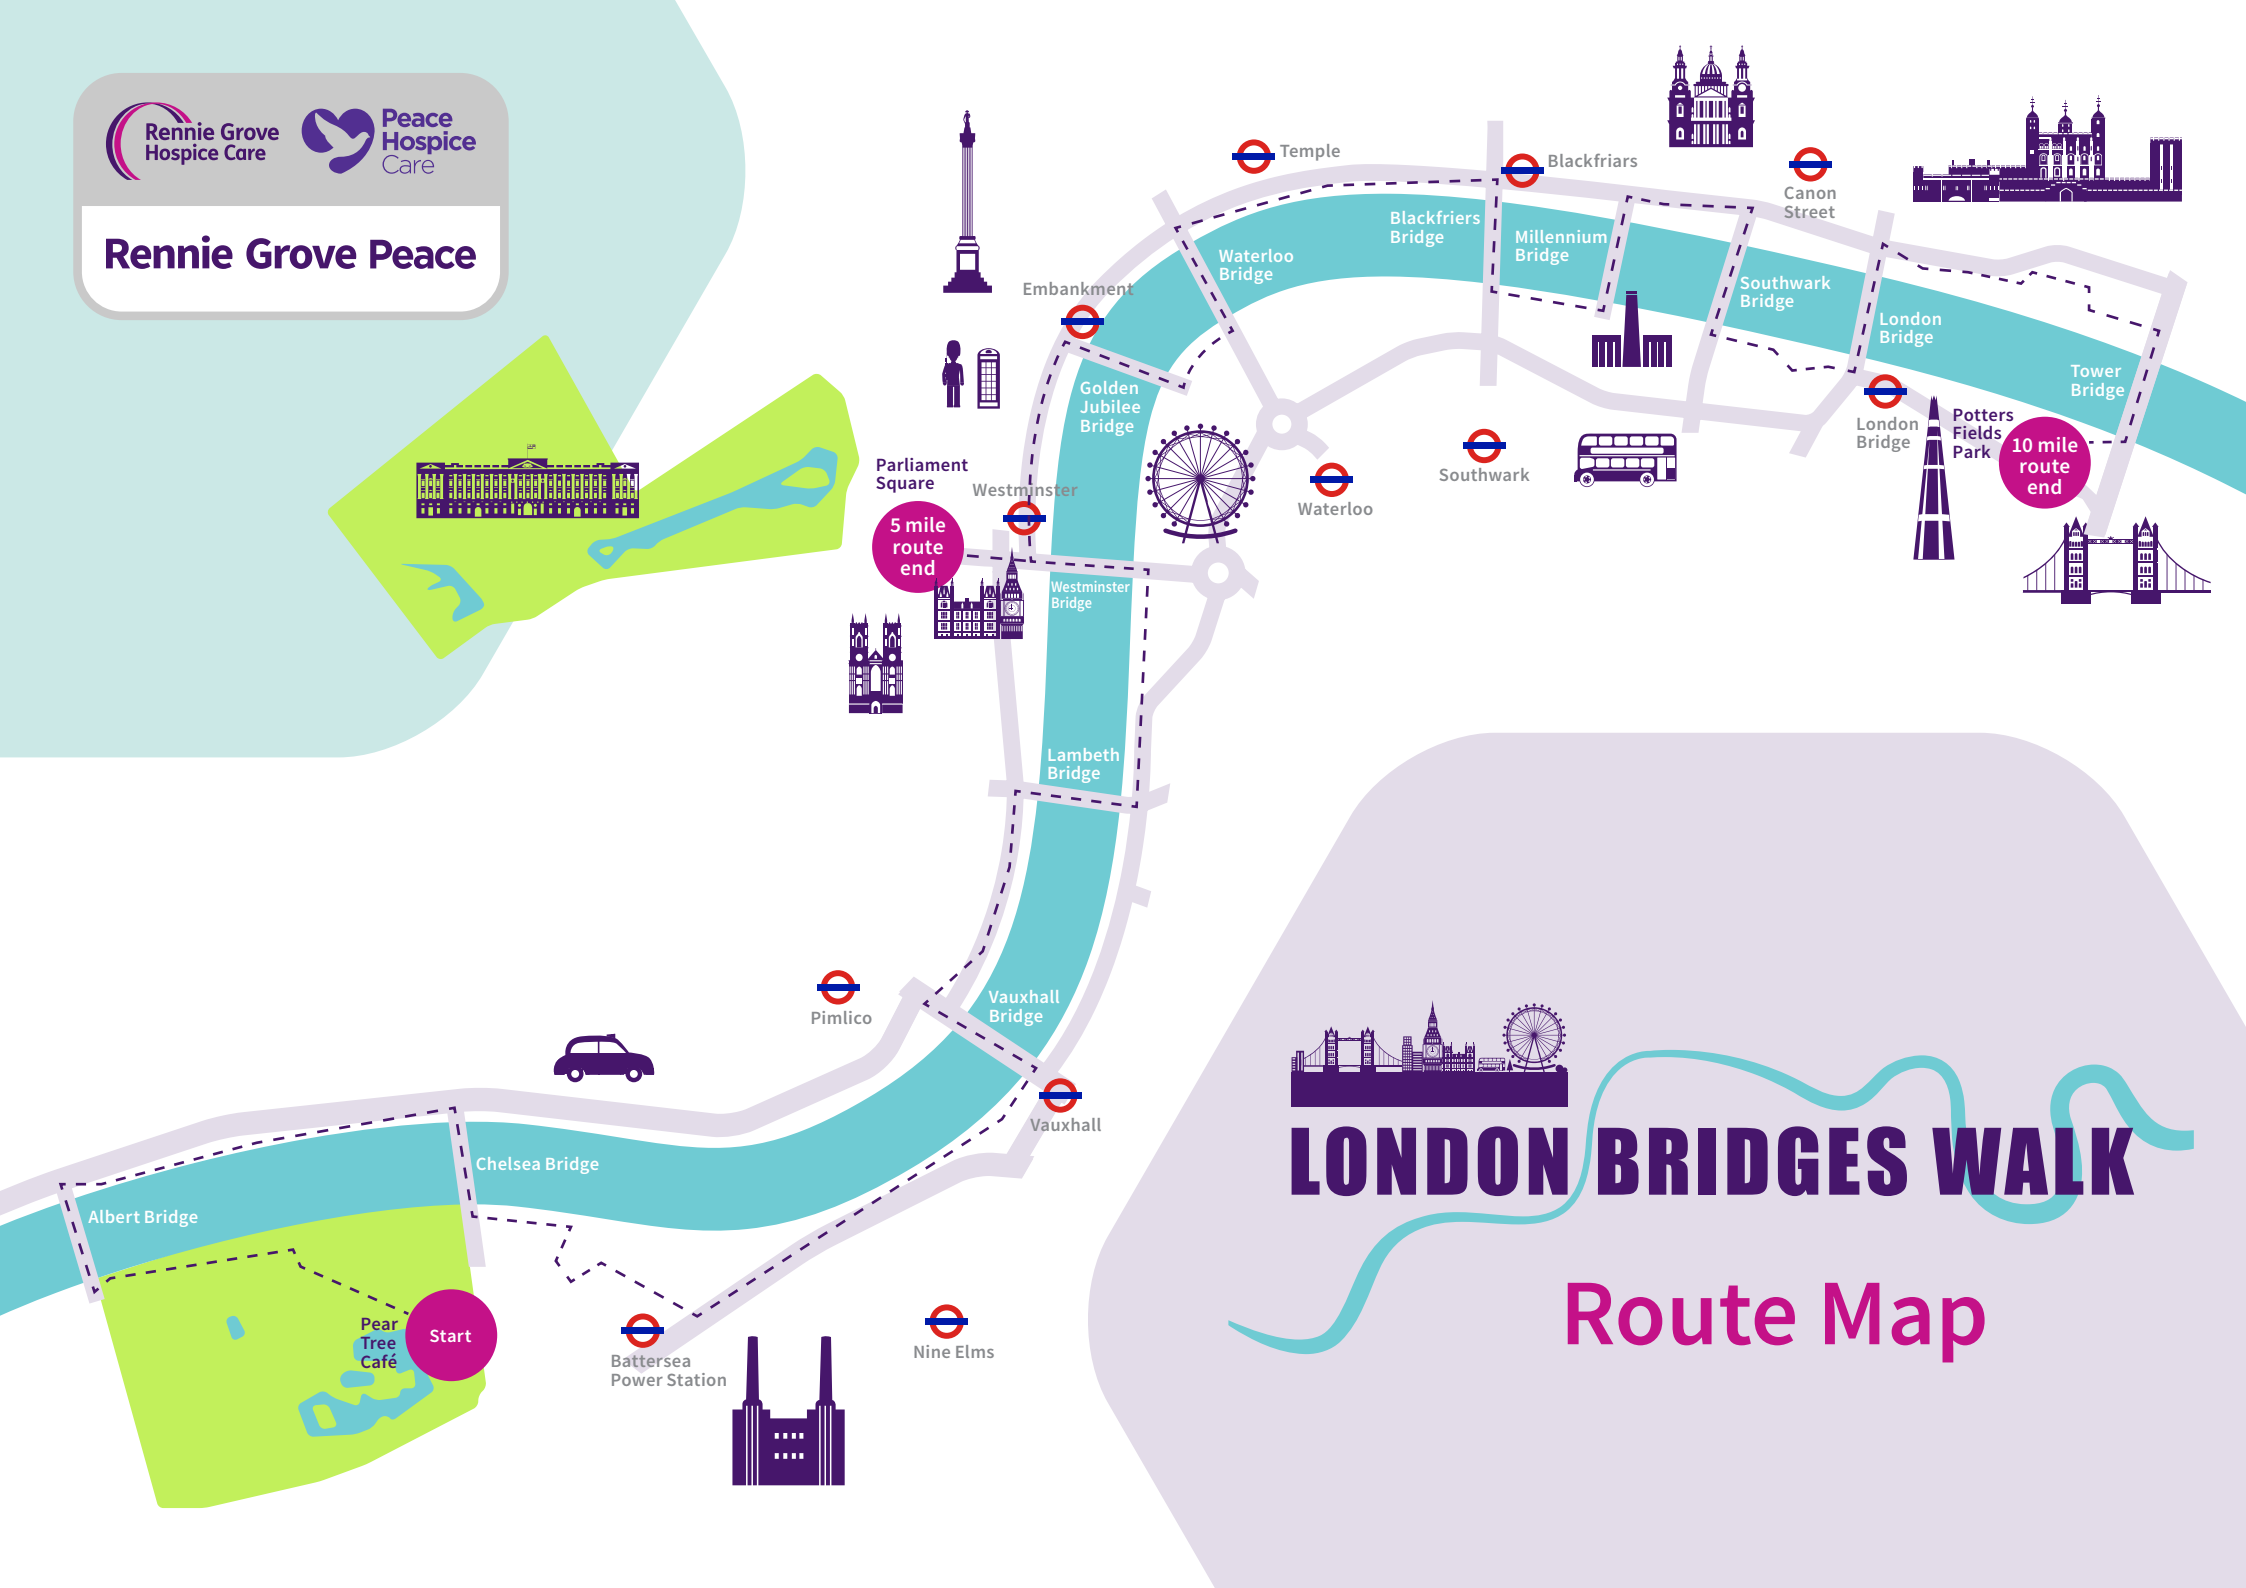

Rennie Grove Peace

Start

5 mile route end

10 mile route end

# LONDON BRIDGES WALK

## Route Map

Albert Bridge

Chelsea Bridge

Battersea Power Station

Nine Elms

Vauxhall

Pimlico

Vauxhall Bridge

Lambeth Bridge

Westminster Bridge

Westminster

Parliament Square

Golden Jubilee Bridge

Embankment

Waterloo Bridge

Temple